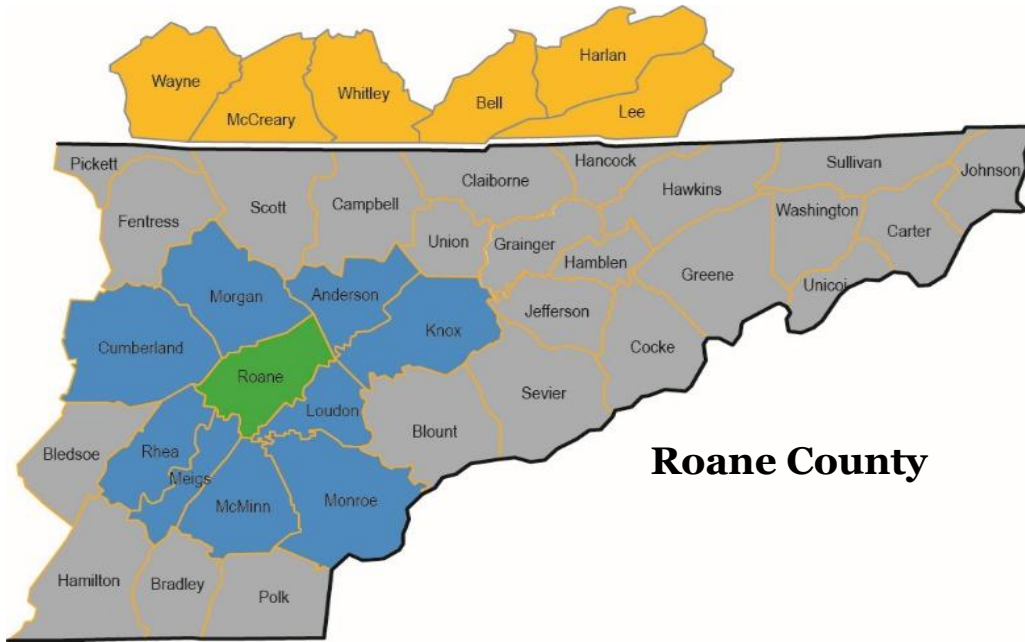

# Commuting Patterns

**Roane County**

## Total All Jobs

	2023	
	Count	Share
Total All Jobs (Roane Co)	12,675	100.0%

County	2023		Live & Work in County
	Inbound (to Roane)	Outbound (from Roane)	
<b>Roane County</b>			<b>5,333</b>
Knox County, TN	1,299	5,684	
Anderson County, TN	923	4,966	
Morgan County, TN	742	331	
Loudon County, TN	478	1,341	
Cumberland County, TN	468	430	
Blount County, TN	249	739	
Campbell County, TN	236	66	
Rhea County, TN	196	194	
Hamilton County, TN	191	539	
All Other Locations	2,560	3,645	

Source: U.S. Census Bureau, OnTheMap Application and LEHD Origin-Destination Employment Statistics 2023