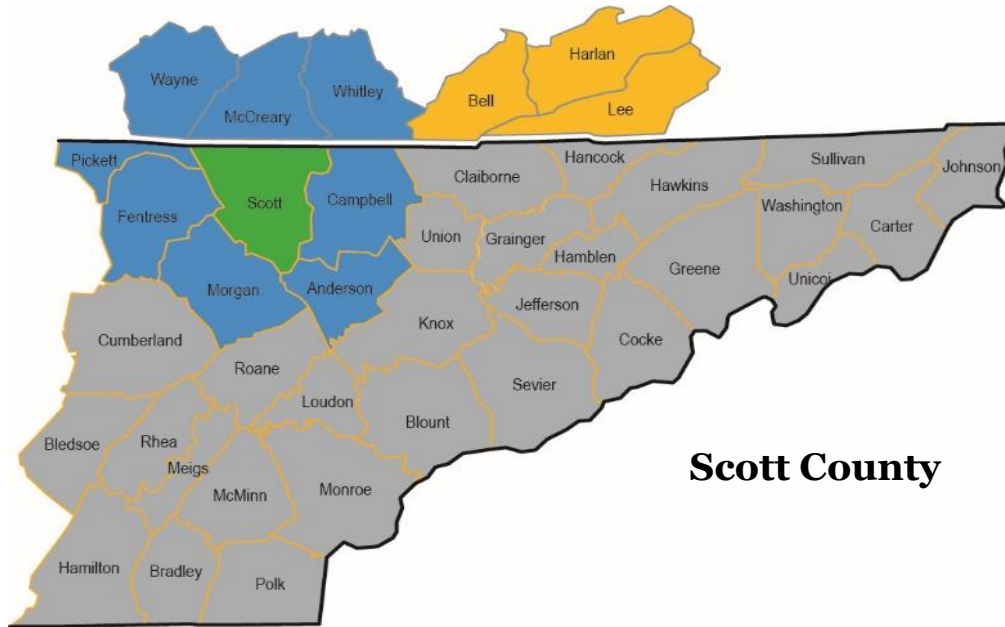

Commuting Patterns

Scott County

Total All Jobs

	2023	
	Count	Share
Total All Jobs (Scott Co)	6,001	100.0%

2023

County	Inbound (to Scott)	Outbound (from Scott)	Live & Work in County
Scott County			4,037
McCreary County, KY	222	118	
Campbell County, TN	172	289	
Knox County, TN	159	1,024	
Anderson County, TN	146	739	
Morgan County, TN	133	240	
Fentress County, TN	123	106	
Cumberland County, TN	56	103	
Hamilton County, TN	46	137	
Pulaski County, KY	38	49	
All Other Locations	869	1,804	

Source: U.S. Census Bureau, OnTheMap Application and LEHD Origin-Destination Employment Statistics 2023