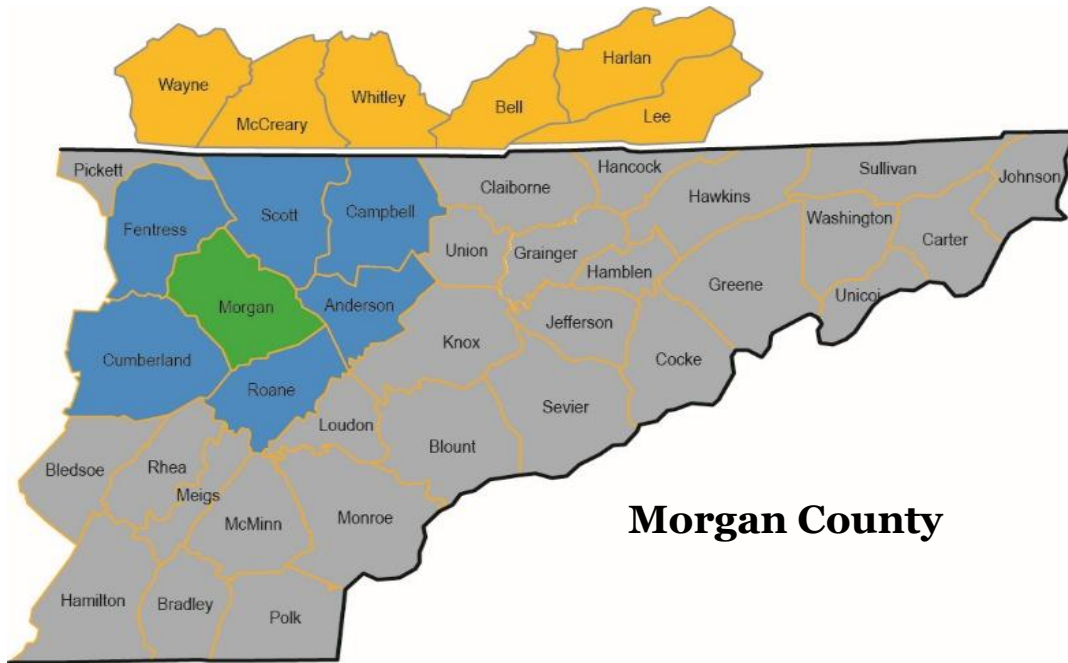

Commuting Patterns

Morgan County

Total All Jobs

	Count	Share
Total All Jobs (Morgan Co)	3,774	100.0%

County	2023		Live & Work in County 1,505
	Inbound (to Morgan)	Outbound (from Morgan)	
Morgan County			
Roane County, TN	331	742	
Scott County, TN	240	133	
Anderson County, TN	222	1,701	
Cumberland County, TN	155	267	
Knox County, TN	152	1,325	
Davidson County, TN	109	220	
Fentress County, TN	67	99	
Putnam County, TN	65	84	
Campbell County, TN	63	50	
All Other Locations	865	1,538	

Source: U.S. Census Bureau, OnTheMap Application and LEHD Origin-Destination Employment Statistics 2023