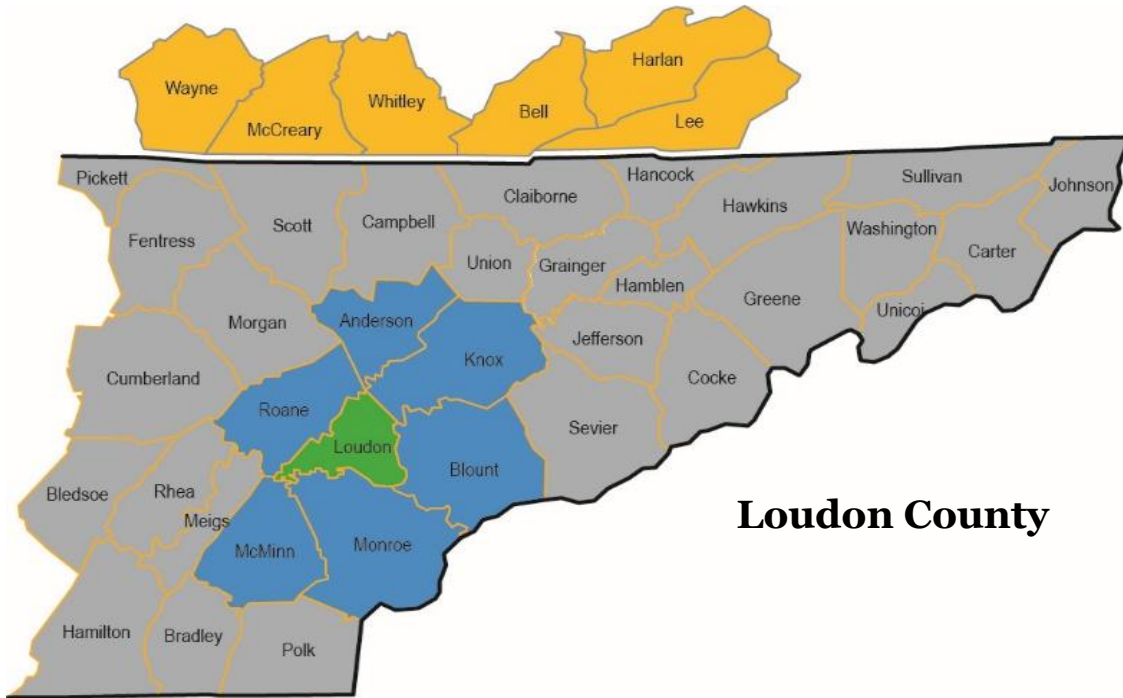

# Commuting Patterns

**Loudon County**

## Total All Jobs

	2023	
	Count	Share
Total All Jobs (Loudon Co)	16,766	100.0%

County	2023		Live & Work in County
	Inbound (to Loudon)	Outbound (from Loudon)	
<b>Loudon County</b>			<b>5636</b>
Knox County, TN	2,796	7,397	
Monroe County, TN	1,700	1,430	
Blount County, TN	1,312	2,028	
Roane County, TN	1,341	478	
Anderson County, TN	477	1,965	
McMinn County, TN	377	365	
Bradley County, TN	319	299	
Sevier County, TN	166	266	
Hamilton County, TN	130	522	
All Other Locations	2,512	3,073	

Source: U.S. Census Bureau, OnTheMap Application and LEHD Origin-Destination Employment Statistics 2023