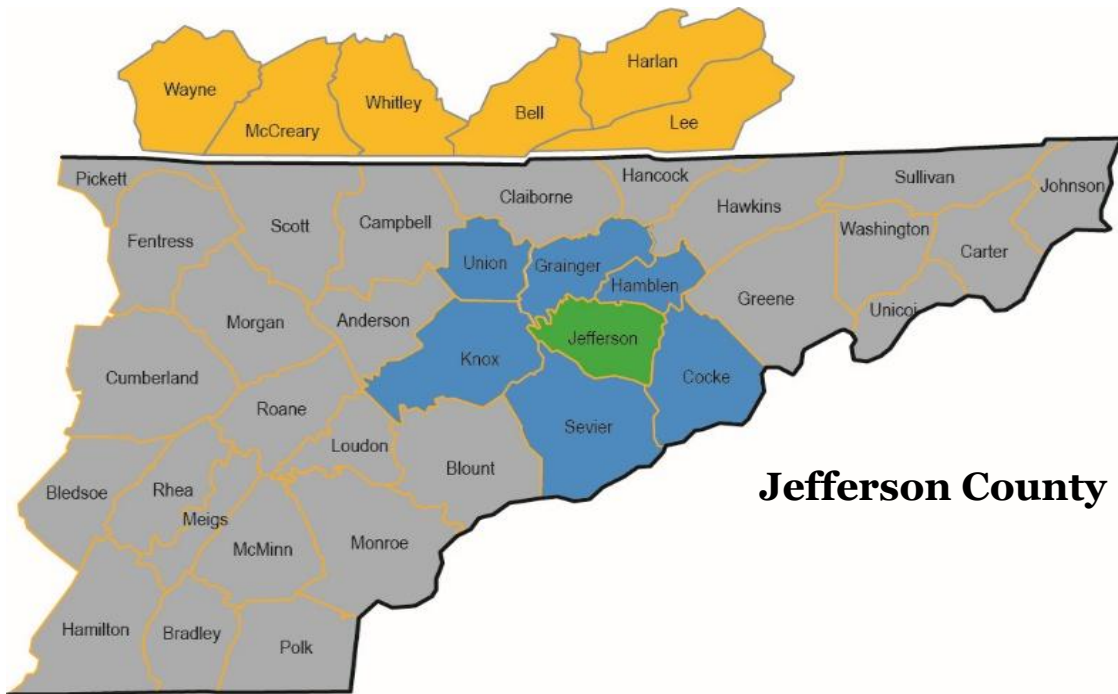

Commuting Patterns

Jefferson County

Total All Jobs

	2023	
	Count	Share
Total All Jobs (Jefferson Co)	14,077	100.0%

2023

County	Inbound (to Jefferson)	Outbound (from Jefferson)	Live & Work in County
Jefferson County			4,871
Hamblen County, TN	2,122	3,506	
Knox County, TN	1,397	5,854	
Cocke County, TN	1,005	659	
Grainger County, TN	628	202	
Sevier County, TN	663	3,735	
Greene County, TN	336	191	
Hawkins County, TN	254	67	
Sullivan County, TN	251	224	
Claiborne County, TN	190	55	
All Other Locations	2,360	3,086	

Source: U.S. Census Bureau, OnTheMap Application and LEHD Origin-Destination Employment Statistics 2023