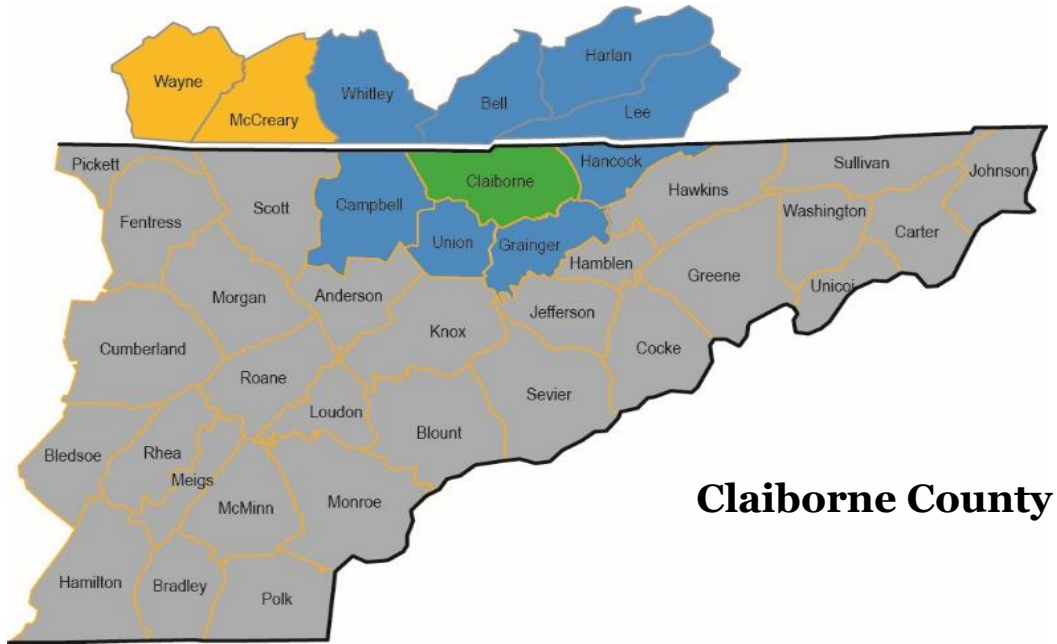

Commuting Patterns

Claiborne County

Total All Jobs

	2023	
	Count	Share
Total All Jobs (Claiborne Co)	8,786	100.0%

County	2023		Live & Work in County
	Inbound (to Claiborne)	Outbound (from Claiborne)	
Claiborne County			4,844
Bell County, KY	494	826	
Knox County, TN	466	1,608	
Union County	298	188	
Campbell County	249	415	
Hancock County	183	40	
Grainger County	170	199	
Hamblen County	152	472	
Anderson County	121	408	
Lee County, VA	108	47	
All other locations	1,701	3,050	

Source: U.S. Census Bureau, OnTheMap Application and LEHD Origin-Destination Employment Statistics 2023