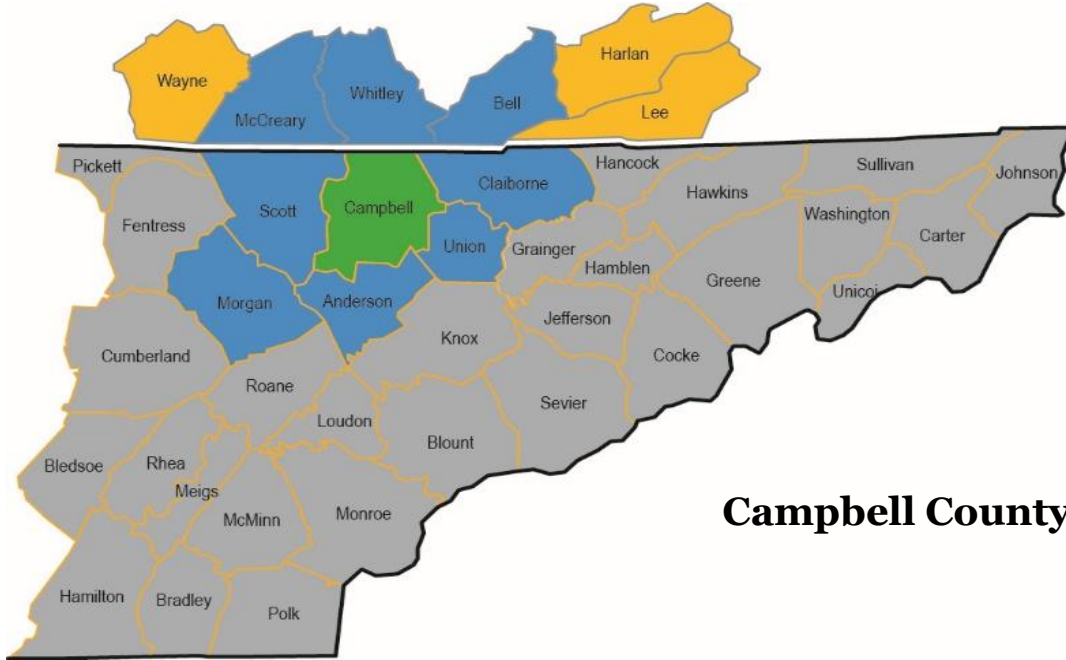

Commuting Patterns

Campbell County

Total All Jobs

	2023	
	Count	Share
Total All Jobs (Campbell Co)	8,930	100.0%

2023

County	Inbound (to Campbell)	Outbound (from Campbell)	Live & Work in County
Campbell County			4,734
Knox County	680	3,257	
Anderson County	483	2,698	
Claiborne County	415	249	
Scott County	289	172	
Whitley Co, KY	128	293	
Blount County	114	411	
Union County	97	111	
Sevier County	80	311	
Hamblen County	98	268	
All other locations	1,762	3,339	

Source: U.S. Census Bureau, OnTheMap Application and LEHD Origin-Destination Employment Statistics 2023