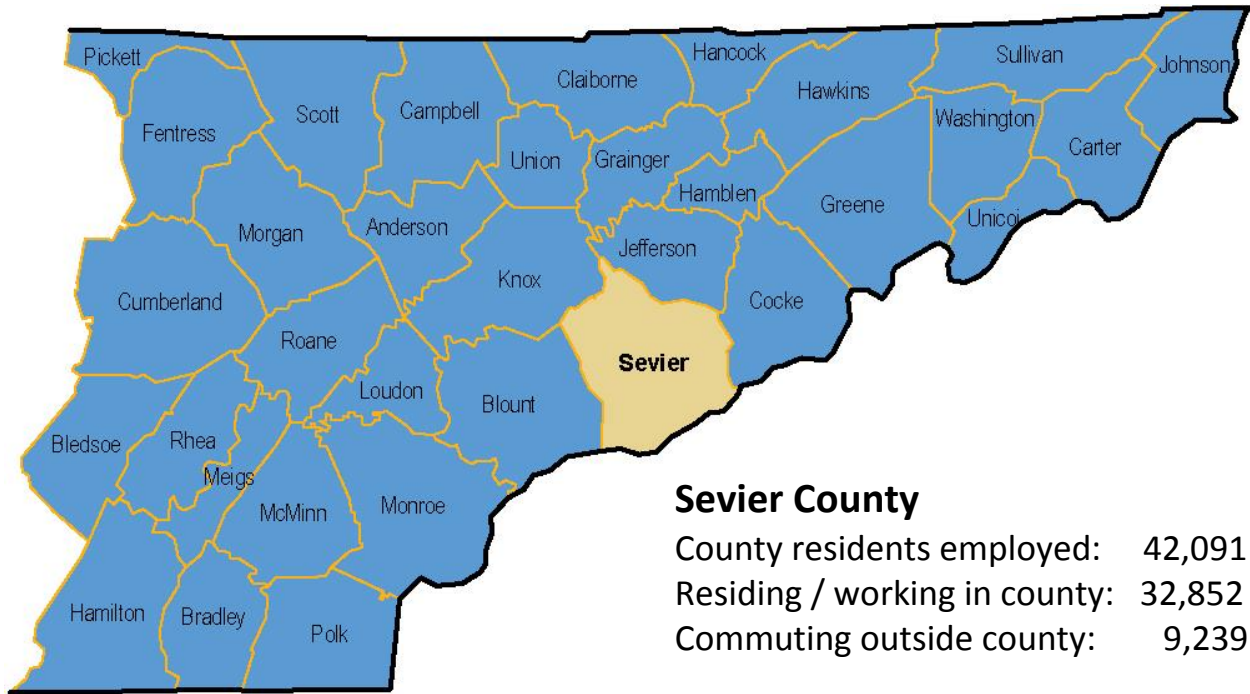

Commuting Information

County	Commuters	
	Inbound	Outbound
Anderson County	329	40
Blount County	1,082	1,365
Campbell County	-	16
Cocke County	227	2,147
Grainger County	-	255
Hamblen County	137	504
Jefferson County	410	2,349
Knox County	7,092	2,438
Loudon County	-	38
Monroe County	-	10
Roane County	-	55
Union County	-	22
Other	719	-
Total	9,996	9,239

Source: County to County Commuting Flows, US Census; ACS 2009 – 2013 (latest data); ETEDA