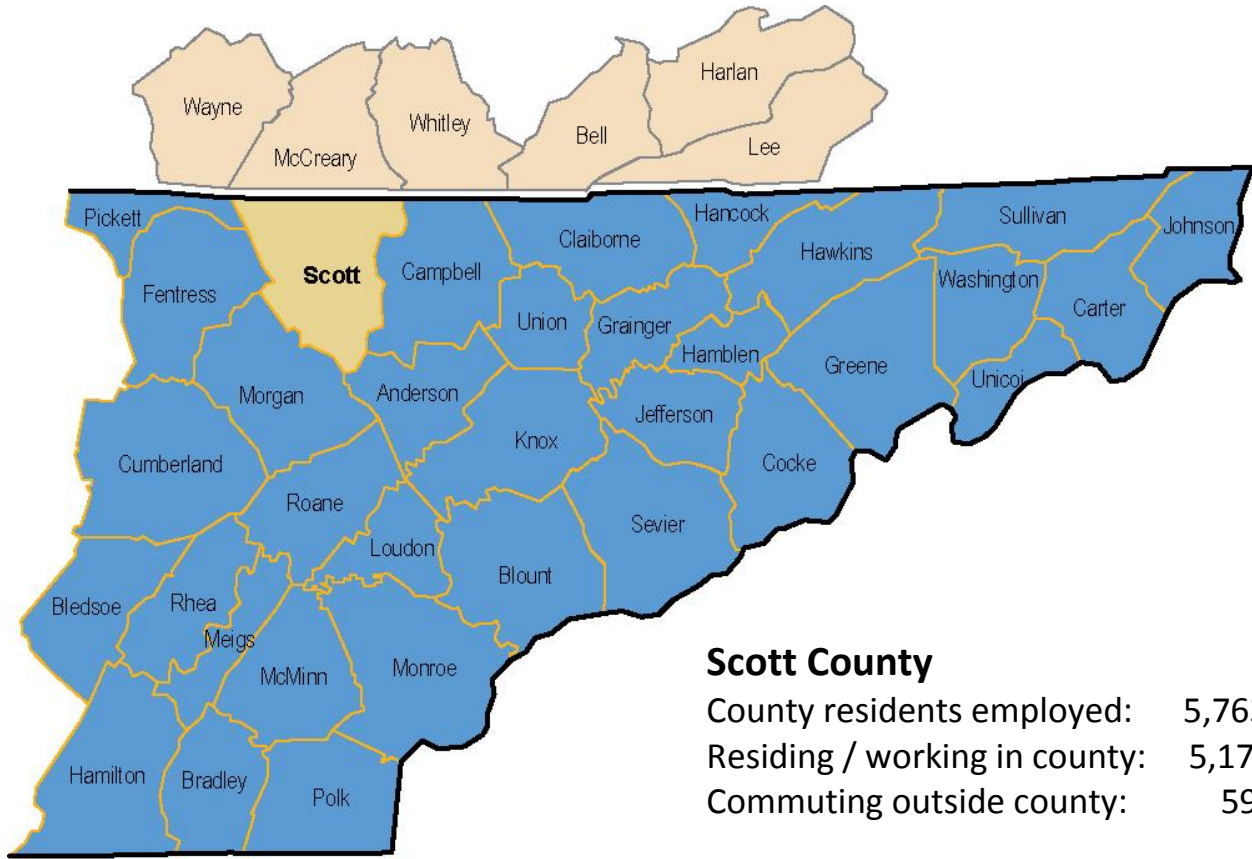

Commuting Information

County	Commuters	
	Inbound	Outbound
Anderson County	333	25
Campbell County	178	80
Fentress County	83	125
Knox County	499	39
McCreary County, KY	194	243
Morgan County	178	63
Roane County	90	17
Whitley County, KY	51	-
Other	460	-
Total	6,777	592

Source: County to County Commuting Flows, US Census; ACS 2009 – 2013 (latest data); ETEDA