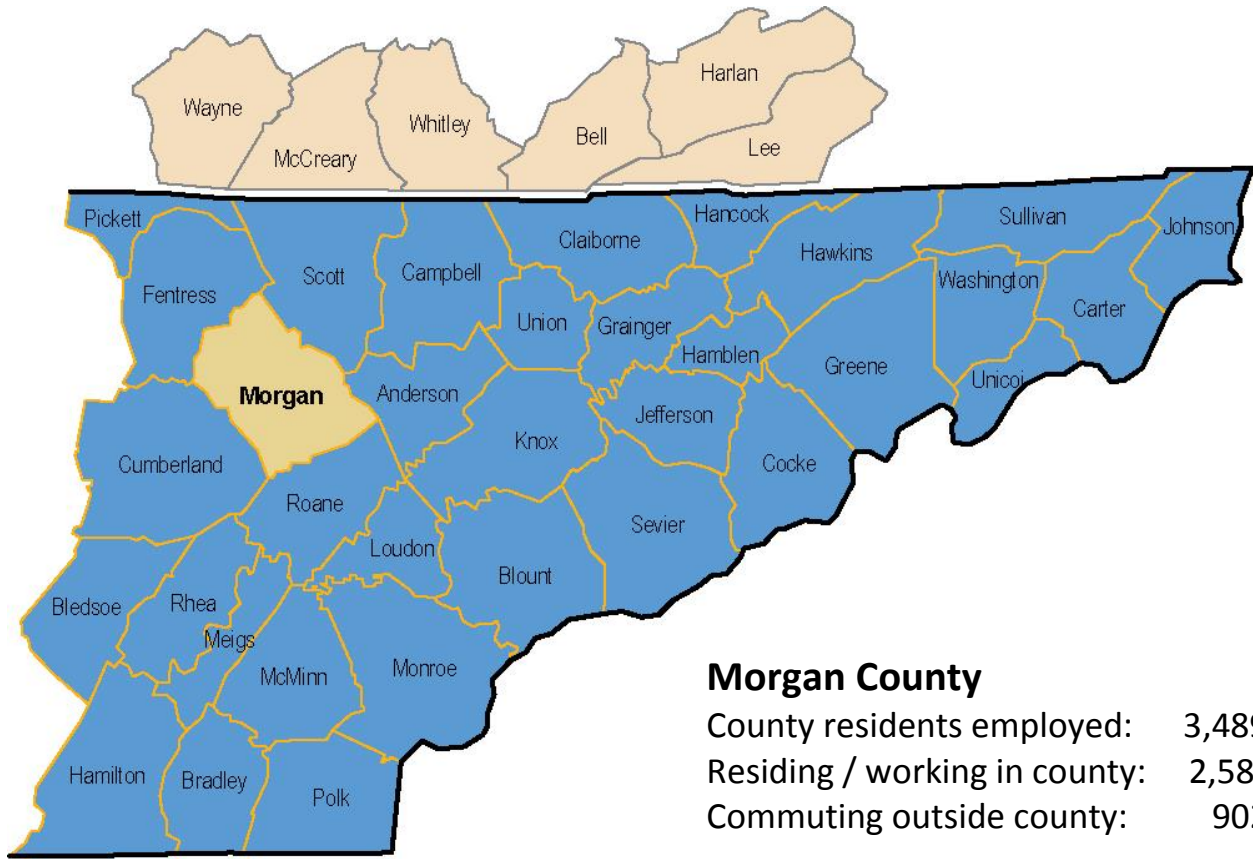

Commuting Information

County	Commuters	
	Inbound	Outbound
Anderson County	1,718	143
Blount County	-	-
Campbell County	3	6
Cumberland County	226	-
Fentress County	90	128
Knox County	679	180
Loudon County	124	-
McCreary County, KY	74	-
Roane County	1,178	267
Scott County	63	178
Other	303	-
Total	4,458	902

Source: County to County Commuting Flows, US Census; ACS 2009 – 2013 (latest data); ETEDA