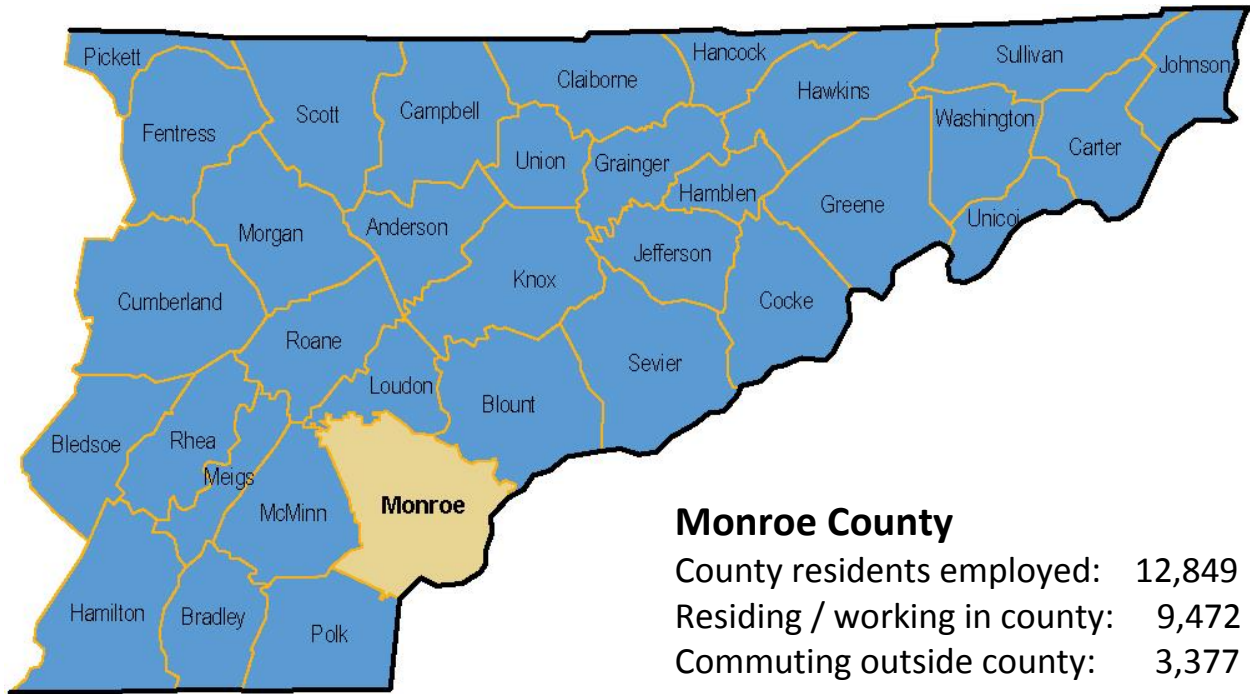

Commuting Information

County	Commuters	
	Inbound	Outbound
Anderson County	323	71
Blount County	930	556
Grainger County	-	2
Jefferson County	-	24
Knox County	947	242
Loudon County	1,774	1,076
McMinn County	1,769	1,124
Meigs County	-	120
Polk County	16	-
Roane County	46	125
Sevier County	-	37
Other	716	-
Total	6,521	3,377

Source: County to County Commuting Flows, US Census; ACS 2009 – 2013 (latest data); ETEDA