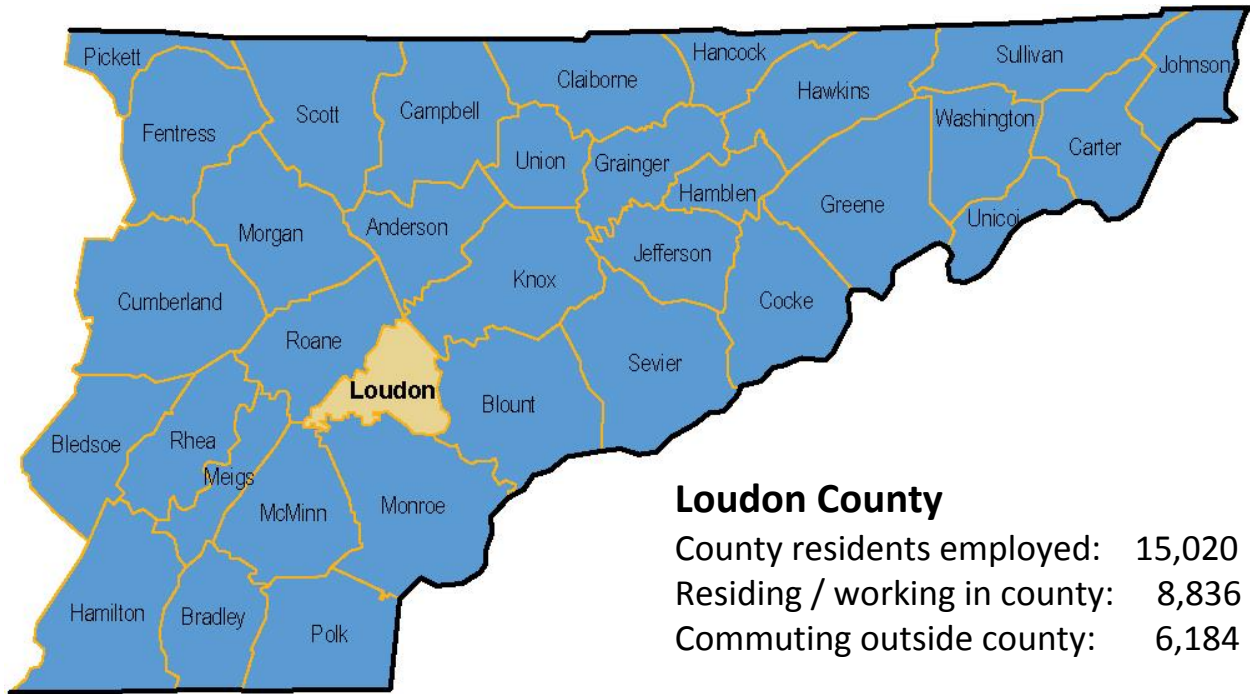

Commuting Information

County	Commuters	
	Inbound	Outbound
Anderson County	1,237	208
Blount County	1,026	907
Campbell County	-	41
Grainger County	-	17
Jefferson County	-	10
Knox County	5,646	1,667
McMinn County	279	366
Monroe County	1,076	1,774
Morgan County	-	124
Roane County	568	979
Scott County	-	30
Sevier County	-	40
Union County	-	21
Other	534	-
Total	10,366	6,184

Source: County to County Commuting Flows, US Census; ACS 2009 – 2013 (latest data); ETEDA