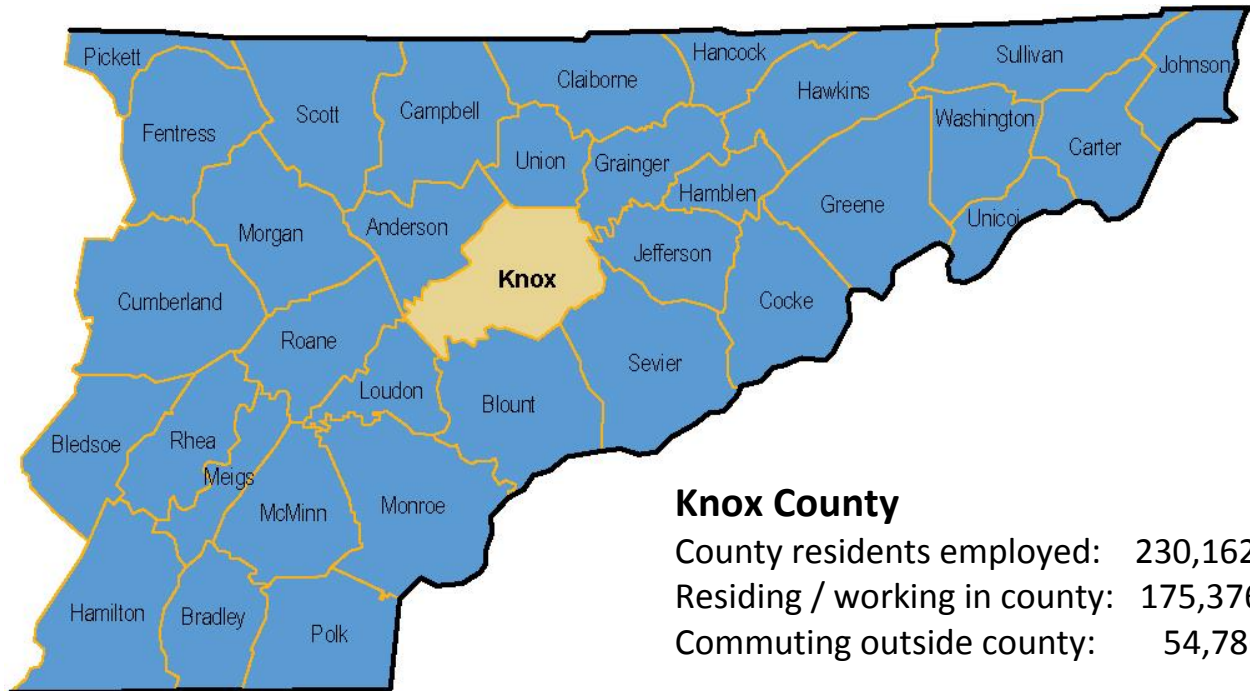

Commuting Information

County	Commuters	
	Inbound	Outbound
Anderson County	12,911	7,945
Blount County	6,787	14,872
Campbell County	249	1,330
Claiborne County	-	833
Cocke County	-	329
Grainger County	255	2,067
Hamblen County	396	1,002
Jefferson County	523	4,326
Loudon County	1,667	5,640
McMinn County	-	333
Monroe County	242	947
Morgan County	-	679
Rhea County	383	-
Roane County	1,236	3,593
Scott County	-	499
Sevier County	2,438	7,091
Union County	241	3,300
Other	4,560	-
Total	30,652	54,786

Source: County to County Commuting Flows, US Census; ACS 2009 – 2013 (latest data); ETEDA