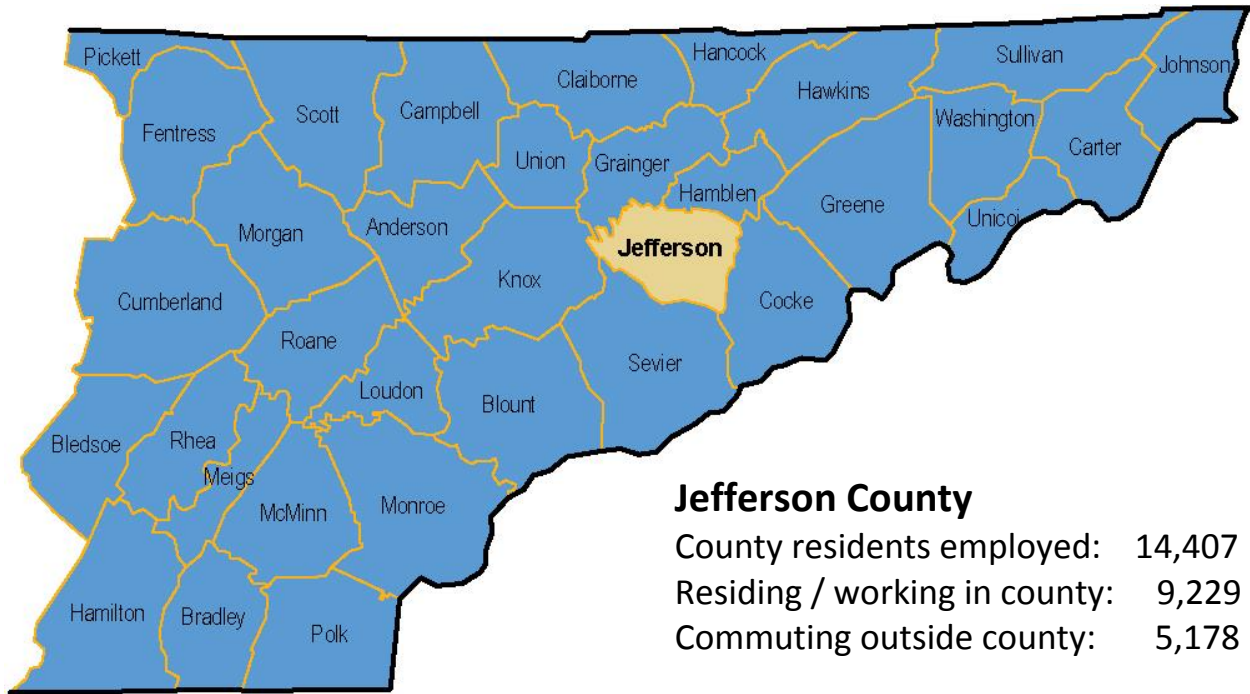

# Commuting Information

County	Commuters	
	Inbound	Outbound
Anderson County	-	46
Blount County	183	77
Campbell County	-	11
Claiborne County	-	70
Cocke County	805	874
Grainger County	51	774
Greene County	179	251
Hamblen County	3,472	1,869
Hawkins County	-	256
Knox County	4,326	523
Morgan County	-	10
Sevier County	2,349	410
Union County	-	7
Other	624	-
<b>Total</b>	<b>11,989</b>	<b>5,178</b>

Source: County to County Commuting Flows, US Census; ACS 2009 – 2013 (latest data); ETEDA