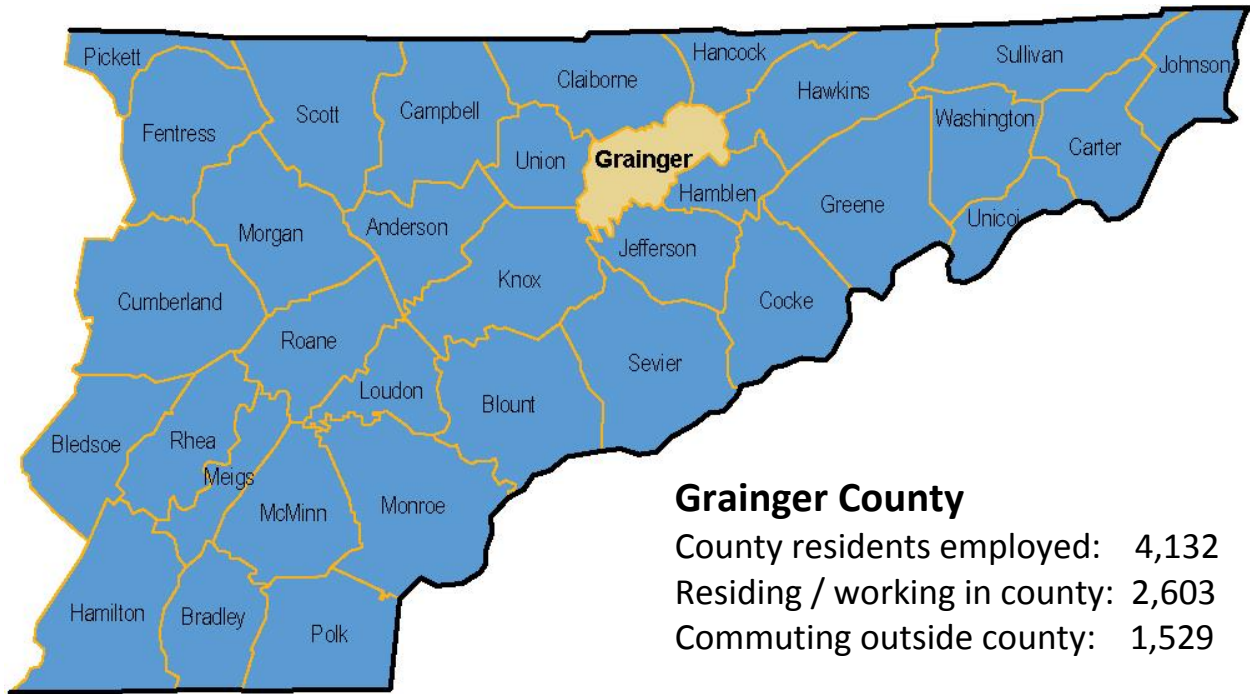

Commuting Information

| County | Commuters | |
|------------------|--------------|--------------|
| | Inbound | Outbound |
| Blount County | - | 77 |
| Claiborne County | 114 | 263 |
| Cocke County | - | 27 |
| Hamblen County | 1,602 | 544 |
| Hawkins County | 148 | 281 |
| Jefferson County | 774 | 51 |
| Knox County | 2,067 | 255 |
| Sevier County | 255 | - |
| Union County | 119 | 31 |
| Other | 576 | - |
| Total | 7,682 | 1,529 |

Source: County to County Commuting Flows, US Census; ACS 2009 – 2013 (latest data); ETEDA