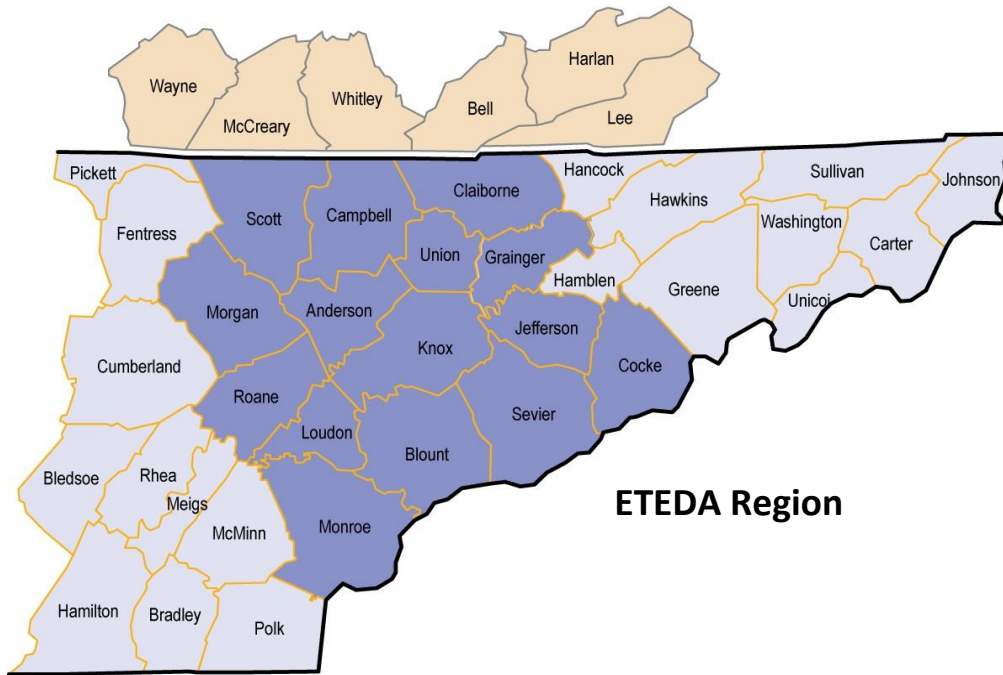

# Laborshed Information

**Laborshed ETEDA November 2017 Statistics**

County	Labor Force	Employed	Unemployed	Rate
Anderson County	34,310	33,120	1,190	3.5%
Blount County	61,600	59,680	1,930	3.1%
Campbell County	14,870	14,230	640	4.3%
Claiborne County	12,810	12,280	530	4.1%
Cocke County	14,160	13,550	610	4.3%
Grainger County	9,370	9,030	350	3.7%
Jefferson County	24,410	23,550	860	3.5%
Knox County	237,000	230,190	6,810	2.9%
Loudon County	22,690	21,940	750	3.3%
Monroe County	19,570	18,880	690	3.5%
Morgan County	7,890	7,570	330	4.1%
Roane County	23,250	22,360	890	3.8%
Scott County	7,960	7,620	340	4.3%
Sevier County	51,490	49,980	1,510	2.9%
Union County	7,380	7,100	280	3.8%
<b>Laborshed</b>	<b>548,790</b>	<b>531,080</b>	<b>17,710</b>	<b>3.2%</b>