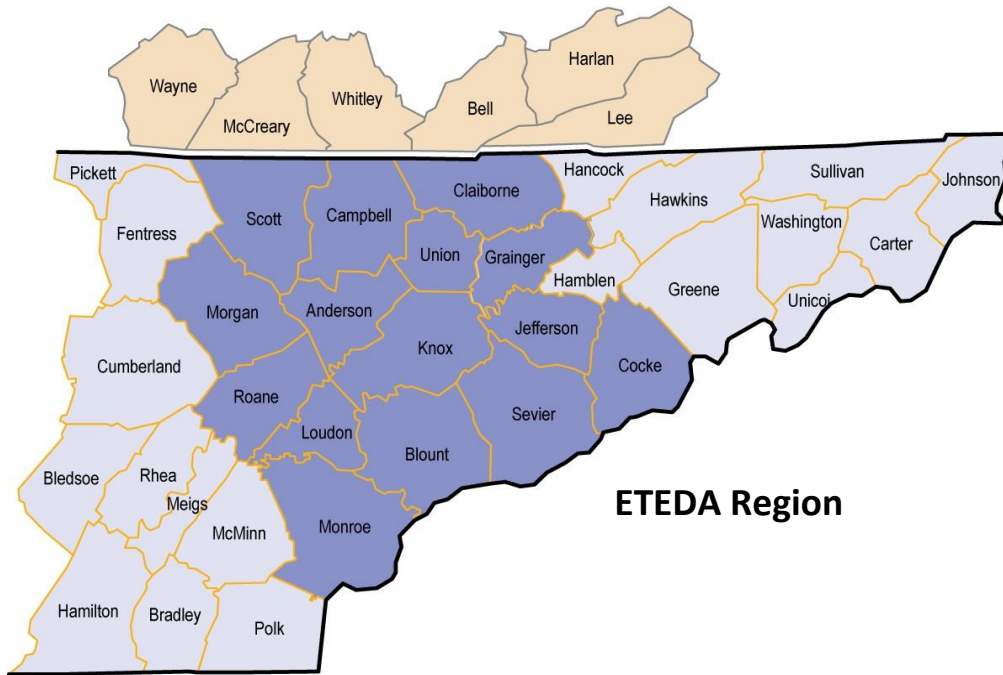

Laborshed Information

ETEDA Region

Laborshed ETEDA March 2018 Statistics

County	Labor Force	Employed	Unemployed	Rate
Anderson County	34,470	33,180	1,290	3.7%
Blount County	62,250	60,240	2,020	3.2%
Campbell County	14,920	14,210	710	4.8%
Claiborne County	12,840	12,270	570	4.4%
Cocke County	14,490	13,770	730	5.0%
Grainger County	9,450	9,090	370	3.9%
Jefferson County	24,220	23,350	870	3.6%
Knox County	239,290	232,340	6,950	2.9%
Loudon County	22,730	21,940	790	3.5%
Monroe County	19,900	19,180	730	3.6%
Morgan County	7,880	7,540	340	4.3%
Roane County	23,260	22,330	930	4.0%
Scott County	8,300	7,930	370	4.4%
Sevier County	51,430	49,460	1,980	3.8%
Union County	7,420	7,120	300	4.0%
Laborshed	552,900	533,950	18,950	3.4%