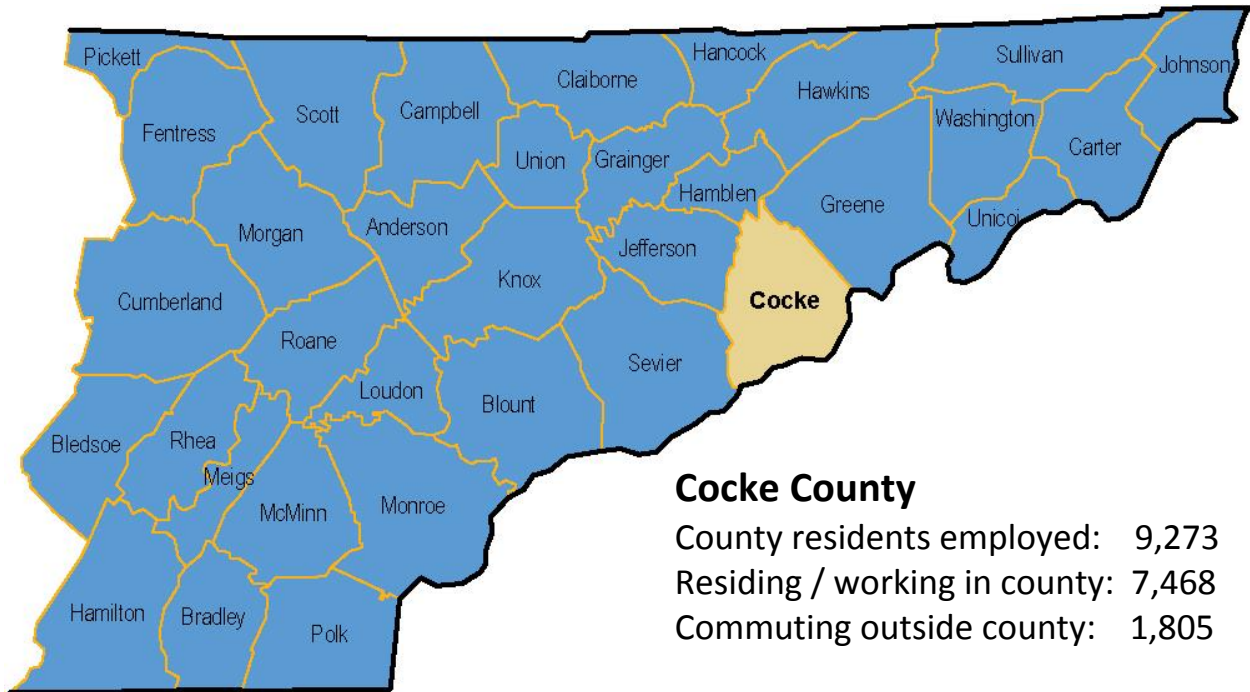

Commuting Information

County	Commuters	
	Inbound	Outbound
Blount County	109	10
Grainger County	-	41
Greene County	467	204
Hamblen County	1,165	445
Jefferson County	874	805
Knox County	329	73
Sevier County	2147	227
Other	217	-
Total	5,308	1,805

Source: County to County Commuting Flows, US Census; ACS 2009 – 2013 (latest data); ETEDA