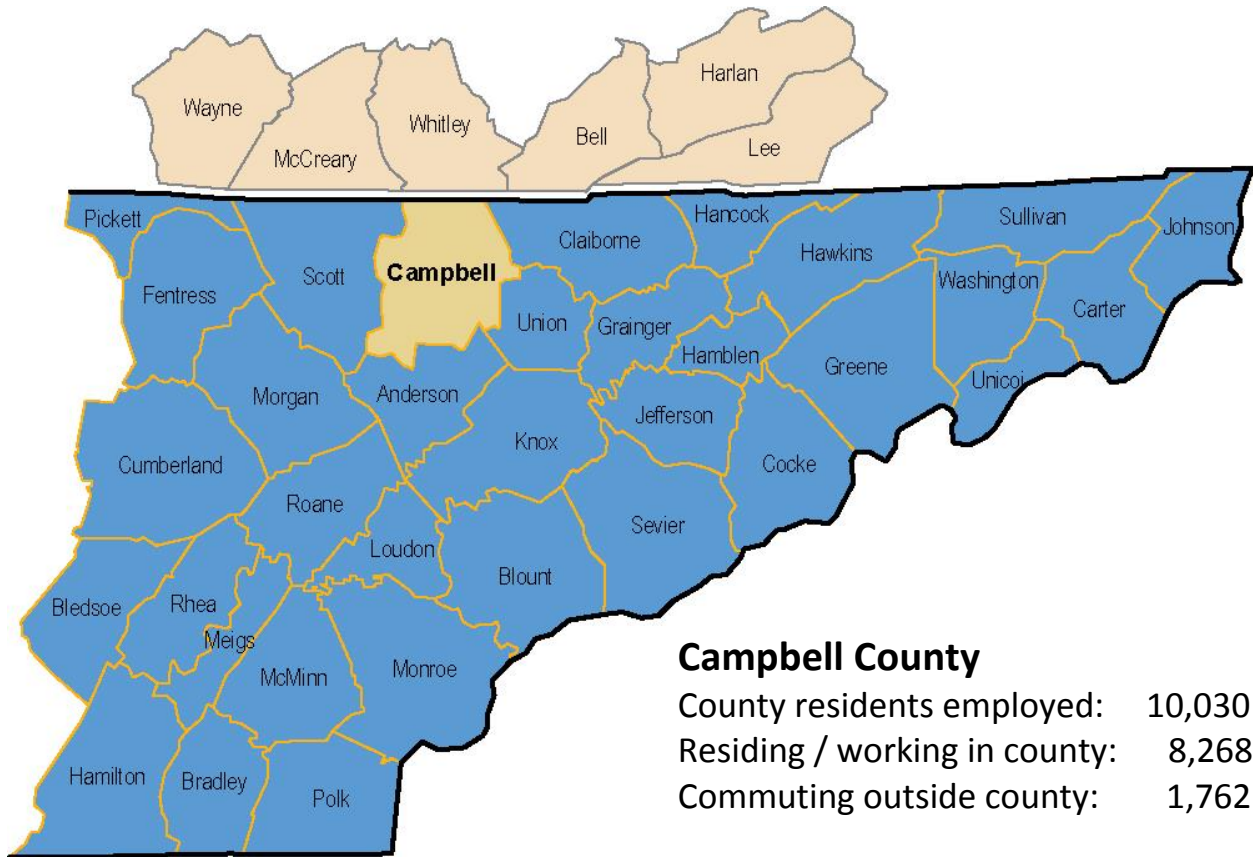

Commuting Information

County	Commuters	
	Inbound	Outbound
Anderson County	2,801	355
Bell County, KY	66	50
Blount County	135	-
Claiborne County	198	535
Knox County	1,330	249
Morgan County	-	3
Roane County	-	15
Scott County	80	178
Union County	38	52
Whitley County, KY	118	325
Other	347	-
Total	5,113	1,762

Source: County to County Commuting Flows, US Census; ACS 2009 – 2013 (latest data); ETEDA