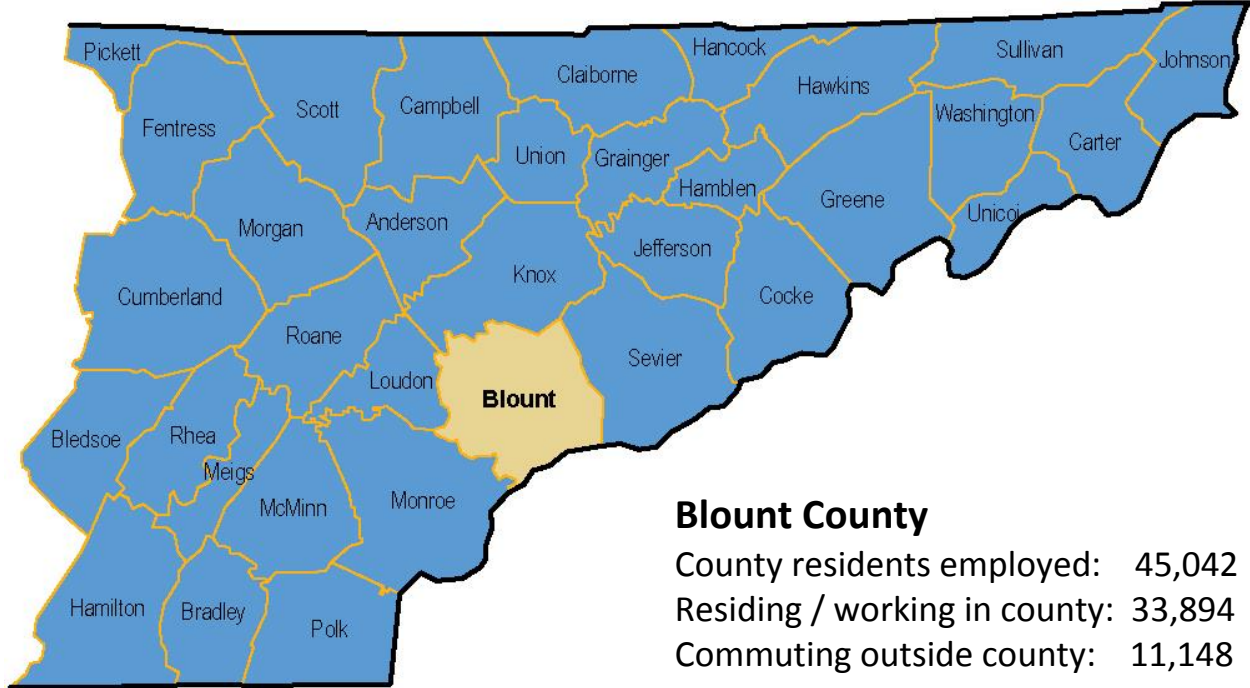

# Commuting Information

County	Commuters	
	Inbound	Outbound
Anderson County	961	432
Campbell County	-	135
Claiborne County	-	51
Cocke County	-	109
Grainger County	-	64
Jefferson County	-	183
Knox County	14,874	6,787
Loudon County	907	1,026
Monroe County	556	930
Morgan County	-	93
Roane County	144	189
Scott County	-	3
Sevier County	1,365	1,082
Union County	-	64
Other	1256	-
<b>Total</b>	<b>20,063</b>	<b>11,148</b>

Source: County to County Commuting Flows, US Census; ACS 2009 – 2013 (latest data); ETEDA